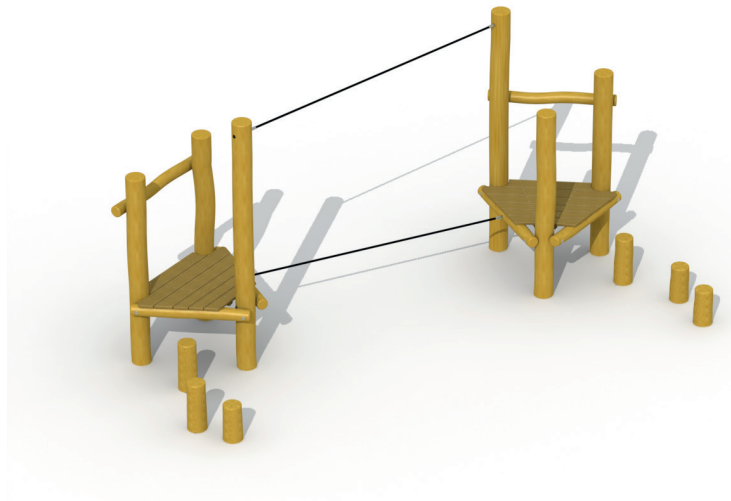

Product Sheet

AGILITY TRAIL IN ROBINIA

RO630