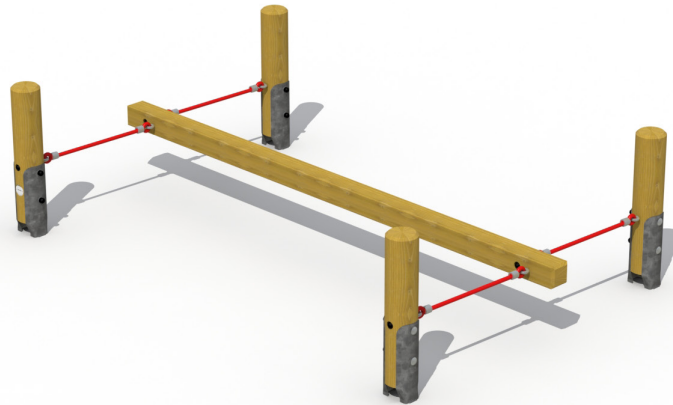

Product Sheet

BUFFALO BILL

A650

4-15 YEARS

2-4 PERSONS-HOURS

Product Information

Product type Wooden adventure path
Certification EN-1176
Dimensions 2,4 x 1,5 x 0,7 m
 (length x width x height)

Materials

Round wooden larch poles 12 cm thick
Ropes in 16 mm polypropylene rope with steel-wire reinforcement
Metal post shoes
Larch square post 9 x 9 cm

Technical Information

Maximum fall height 35 cm
Security zone 24,5 m²
Number of children 5
Concrete required
No surface fixation available

Product Description

Adventurous playground equipment for children aged 4 to 15. The playground equipment is made out of 4 vertical roundwooden larch poles which are placed in a rectangular. A rope is placed between 2 poles (on the shortest side) to which a square larch beam of 2,40m is attached. Children can go from one side to the other by walking over the square beam. All nuts and bolts are completely covered by plastic protection caps. The poles are fixed with metal post shoes into the ground by using concrete.

Product Sheet

BUFFALO BILL

A650

Security Zone