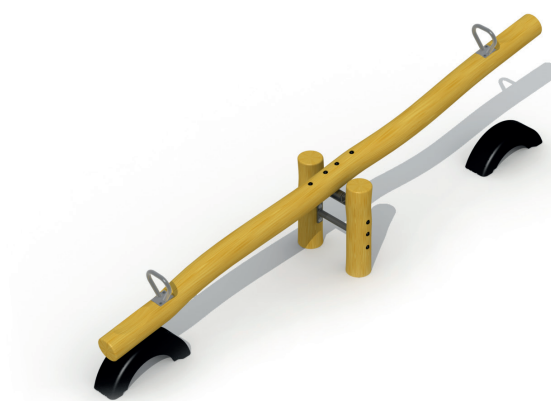

Product Sheet

SEESAW IN ROBINIA (2 PERSONS)

RO302

4-10 YEARS

2-4 PERSONS-HOURS

Product Information

Product type Robinia playground equipment
Certification EN-1176
Dimensions 3,6 x 0,6 x 1,1 m
 (length x width x height)

Technical Information

Maximum fall height 0,95 m
Security zone 15 m²
Number of children 2
Concrete required
No surface fixation available

Materials

Type of wood: robinia
Stainless steel handles and tubes treated against rust
Maintenance-free axes and twist mechanisms
Tires as shock absorbers

Product Description

Seesaw in robinia (2 persons) for children aged 4 to 10. The seesaw is made of 2 vertical roundwooden robinia posts that are connected by a stainless steel tube. On this construction balances a horizontal roundwooden robinia beam cut outside the heart. On the horizontal beam there are two handles attached so the children can keep their balance while sitting on the seesaw.

Product Sheet

SEESAW IN ROBINIA (2 PERSONS)

RO302

Security Zone