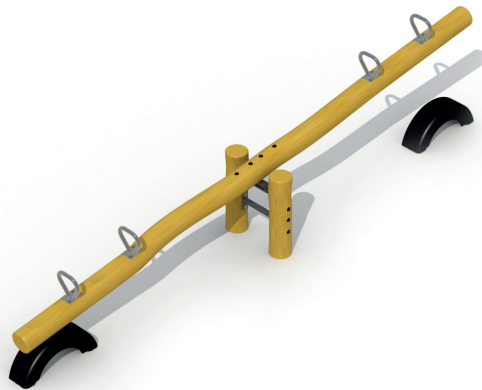

Product Sheet

SEESAW IN ROBINIA (4 PERSONS)

RO304

4-10 YEARS

2-4 PERSONS-HOURS

Product Information

Product type Robinia playground equipment
Certification EN-1176
Dimensions 4,1 x 0,6 x 1,1 m
(length x width x height)

Technical Information

Maximum fall height 0,95 m
Security zone 16 m²
Number of children 4
Concrete required
No surface fixation available

Materials

Type of wood: robinia
Stainless steel handles and tubes treated against rust
Maintenance-free axes and twist mechanisms
Tires as shock absorbers

Product Description

Seesaw in robinia (4 persons) for children aged 4 to 10. The seesaw is made of 2 vertical roundwooden robinia posts that are connected by a stainless steel tube. On this construction balances a horizontal roundwooden robinia beam cut outside the heart. On the horizontal beam there are two handles attached so the children can keep their balance while sitting on the seesaw.

Product Sheet

SEESAW IN ROBINIA (4 PERSONS)

RO304

Security Zone