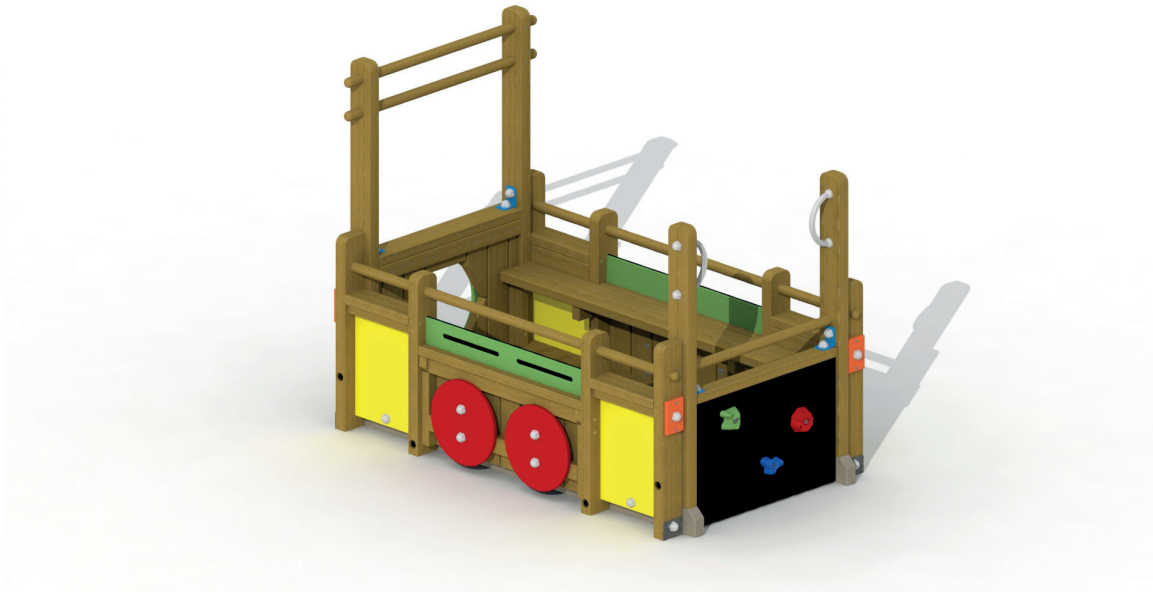

Product Sheet

TRAILER

T801

2-8 YEARS

2-1 PERSONS-HOURS

Product Information

Product type Land, sea and air
Certification EN-1176
Dimensions 1,7 x 1,0 x 1,3 m
(length x width x height)

Technical Information

Maximum fall height 0,60 m
Security zone 17 m²
Number of children 10
No concrete required
Surface fixation available

Materials

Side panels, crawl holes and wheels in HDPE polyethylene
Handles and climbing grips in plastic
Type of wood:
Top construction fully made from larch
Boards 22, 35 and 45 mm thick
Oak girders
Ladder rungs in ash wood
Flower-shaped protection caps
Non-slip rock wall
Polyester coated ground fixings

Product Description

The trailer consists of a crawl hole in front, two benches in the middle and a climbing wall at the back and is suitable for children aged 2 - 6. The top construction is made out of larch with boards of 22, 35, 45 mm. The side panels and wheels are made out of HDPE polyethylene. The girders are made out of oak. This playground equipment comes preassembled. All metal parts are treated against rust and all nuts and bolts are completely covered with flower-shaped protection caps.

Product Sheet

TRAILER

T801

Security Zone

Oppervlakte: 17m² **Afmetingen (LxBxH):** 1.7 x 1.0 x 1.3m **Valhoogte:** 0.6m