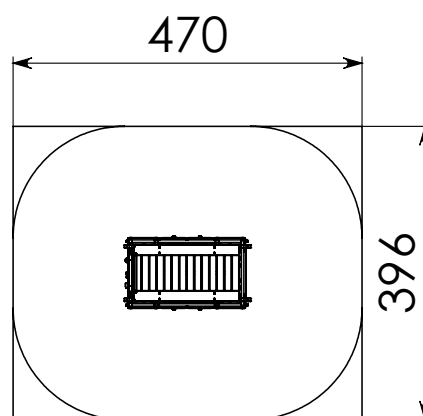

Product Sheet

TRAILER

T801

2-8 YEARS

2-1 PERSONS-HOURS

Product Information

Product type Land, sea and air
Certification EN-1176
Dimensions 1,7 x 1,0 x 1,3 m
(length x width x height)

Technical Information

Maximum fall height 0,60 m
Security zone 17 m²
Number of children 10
No concrete required
Surface fixation available

Materials

Side panels, crawl holes and wheels in HDPE polyethylene
Handles and climbing grips in plastic
Type of wood:
Top construction fully made from larch
Boards 22, 35 and 45 mm thick
Oak girders
Ladder rungs in ash wood
Flower-shaped protection caps
Non-slip rock wall
Polyester coated ground fixings

Product Description

The trailer consists of a crawl hole in front, two benches in the middle and a climbing wall at the back and is suitable for children aged 2 - 6. The top construction is made out of larch with boards of 22, 35, 45 mm. The side panels and wheels are made out of HDPE polyethylene. The girders are made out of oak. This playground equipment comes preassembled. All metal parts are treated against rust and all nuts and bolts are completely covered with flower-shaped protection caps.

Product Sheet

TRAILER

T801

Security Zone

Oppervlakte: 17m² **Afmetingen (LxBxH):** 1.7 x 1.0 x 1.3m **Valhoogte:** 0.6m