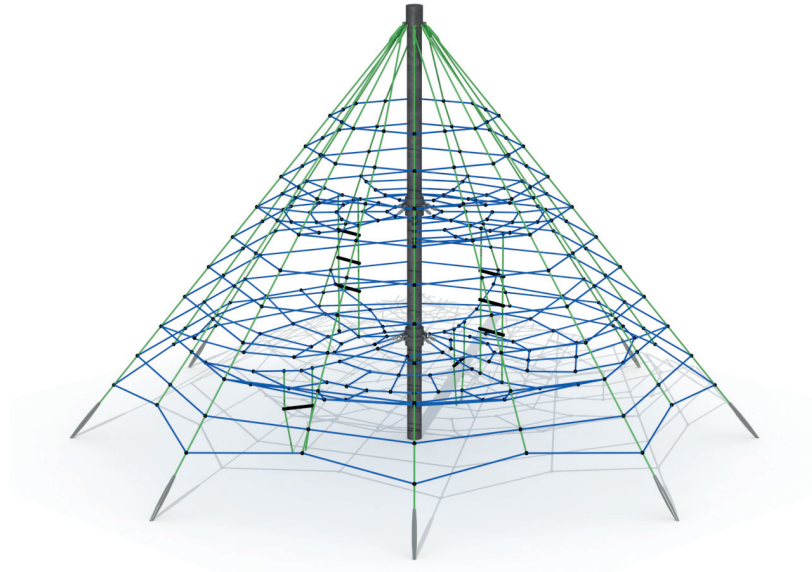

Product Sheet

NET CLIMBER VENUS

NI45

4-16 YEARS

3-8 PERSONS-HOURS

Product Information

Product type Climbing units
Certification EN-1176
Dimensions 7,0 x 7,0 x 4,5 m
(length x width x height)

Technical Information

Maximum fall height 1,5 m
Security zone 95 m²
Number of children 10
Concrete required
No surface fixation available

Materials

Rope diameter 16 mm
Central post made of galvanised steel
Galvanized ground anchors

Product Description

Net climber for children aged 4 to 16. The net is made entirely with polypropylene rope and the 4 corners are fixed into the ground with galvanized ground anchors. The net hangs around a big metal pole that's fixed directly into the ground with concrete. Inside the net climber you can enter different levels through 4 rope ladders. On the two horizontal levels you can take a break before you continue your climb.

Product Sheet

NET CLIMBER VENUS

NI45

Security Zone

Oppervlakte:
95m²

Afmetingen:
7,0mx 7,0mx 4,5m

Valhoogte:
1,5m