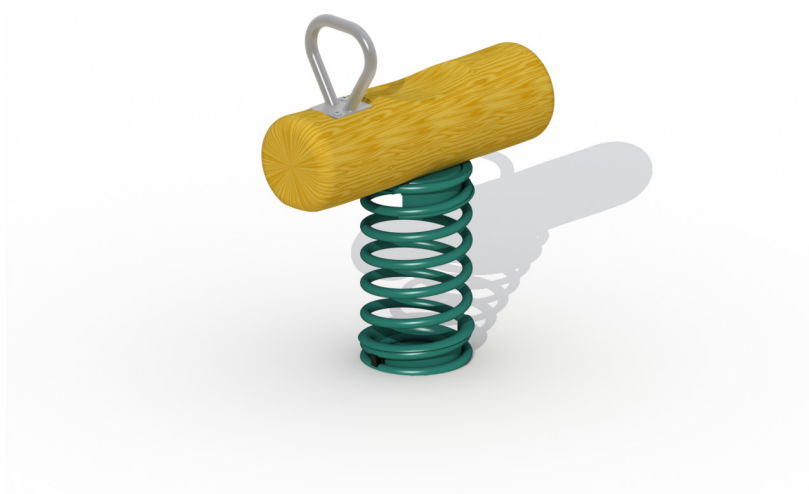

Product Sheet

TREE TRUNK IN ROBINIA

Page 2/2

RO202

Security Zone