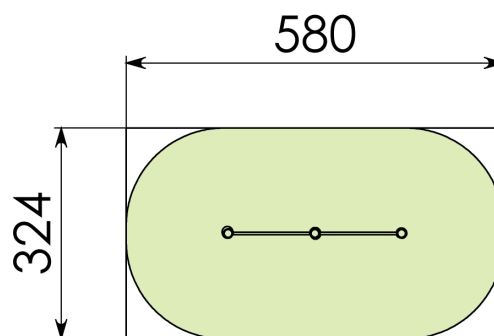

Product Sheet

SOMERSAULT IN ROBINIA (2 BARS)

Page 1/3

RO320

>6 YEARS

2-2,5 PERSONS-HOURS

Product Information

Product type Eco-play
Certification EN-1176
Dimensions 2,8 x 0,2 x 1,4 m
(length x width x height)

Technical Information

Maximum fall height 1,20 m
Security zone 12,5 m²
Number of children 2
Concrete required
No surface fixation available

Materials

Type of wood: Robinia

Product Description

Wooden somersault in robinia with 2 horizontal bars for children from 6 years old. Children can hang on the horizontal bar or turn around. The horizontal bars are placed on a height of 1,06 m and 1,45 m. An additional anti-rotation mechanism for the bar is foreseen. The roundwooden poles in robinia have a diameter of 12 cm and are fixed into the ground by using metal base supports. All metal parts are treated against rust and all nuts and bolts are completely covered with plastic protection caps.

Product Sheet

SOMERSAULT IN ROBINIA (2 BARS)

Page 2/2

RO320

Security Zone

Valhoogte:
1200

Afmetingen:
2,8mx0,2mx1,4m

Oppervlakte:
18,8m²