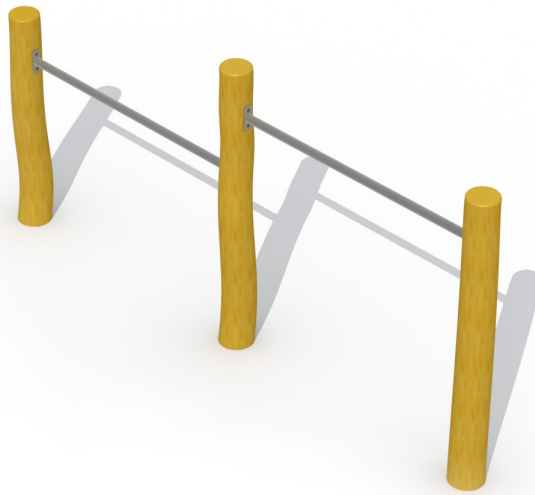

Product Sheet

SOMERSAULT IN ROBINIA (2 BARS)

Page 1/3

RO320

>6 YEARS

2-2,5 PERSONS-HOURS

Product Information

Product type Eco-play
Certification EN-1176
Dimensions 2,8 x 0,2 x 1,4 m
(length x width x height)

Technical Information

Maximum fall height 1,20 m
Security zone 12,5 m²
Number of children 2
Concrete required
No surface fixation available

Materials

Type of wood: Robinia

Product Description

Wooden somersault in robinia with 2 horizontal bars for children from 6 years old. Children can hang on the horizontal bar or turn around. The horizontal bars are placed on a height of 1,06 m and 1,45 m. An additional anti-rotation mechanism for the bar is foreseen. The roundwooden poles in robinia have a diameter of 12 cm and are fixed into the ground by using metal base supports. All metal parts are treated against rust and all nuts and bolts are completely covered with plastic protection caps.

Product Sheet

SOMERSAULT IN ROBINIA (2 BARS)

Page 2/2

RO320

Security Zone

Valhoogte:
1200

Afmetingen:
2,8mx0,2mx1,4m

Oppervlakte:
18,8m²