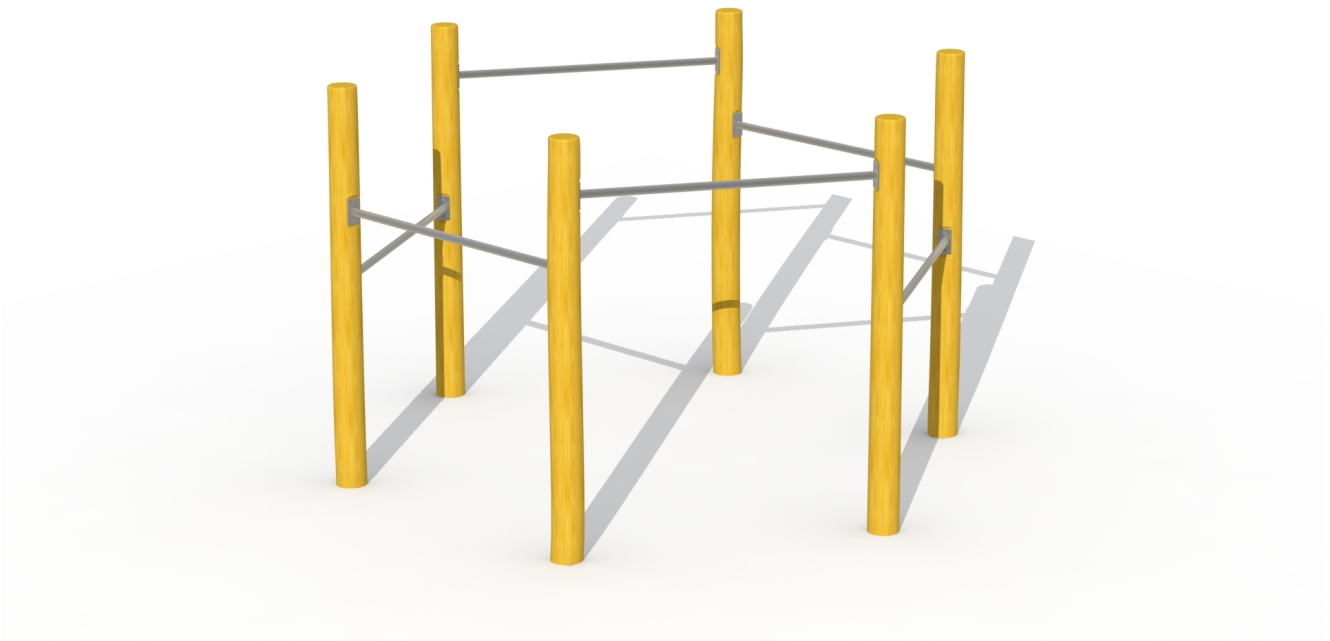

Product Sheet

HEXAGONAL SOMERSAULT

RO323

>6 YEARS

2-5 PERSONS-HOURS

Product Information

Product type Robinia playground equipment
Certification EN-1176
Dimensions 2,8 x 2,5 x 1,7 m
(length x width x height)

Technical Information

Maximum fall height 1,50 m
Security zone 31,5 m²
Number of children 6
Concrete required
No surface fixation available

Materials

Type of wood: robinia
Stainless steel tubes treated against rust

Product Description

Wooden somersault in robinia with 6 horizontal bars for children from 6 years old. Children can hang on the horizontal bars or turn around. The horizontal bars are placed on a height of 0,90 m; 1,20 m and 1,49m. An additional antirotation mechanism for the bar is foreseen. All metal parts are treated against rust and all nuts and bolts are completely covered with plastic protection caps.

Product Sheet

HEXAGONAL SOMERSAULT

RO323

Security Zone